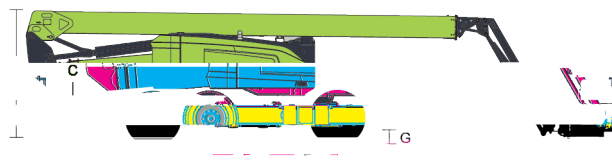

## ZA32J

- 250kg
- 28%
- 
- 
- 
- 
- 5.7m

思想构筑未来  
VISION CREATES FUTURE

400-157-8888

701

awm@zoomlion.com

410209

www.zoomlion-access.com

# ZOOMLION

		34.04m
		32.04m
		21.15m
		14.47m
A		12.75m
B		2.484m
C		2.89m
D		2.44m
E		0.91m
F		3.81m
G		0.42m
		250kg
		5.2km/h
		45%
		0.2m
		:4.79/ :2.1
		:8.13/ :5.6
		360°
		±90°
H		0.19m
		5°
		12.5m/s
		WP2.3
		150L
		12V
		12V
		300L
		200L
		19800kg