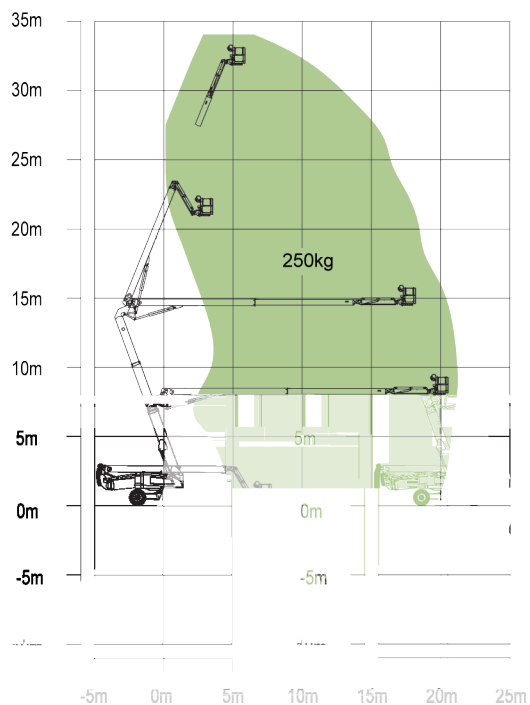

## ZA32J

- 250kg
- 28%
- 
- 
- 
- 
- 5.7m

思想构筑未来  
VISION CREATES FUTURE

400-157-8888

701

awm@zoomlion.com

410209

www.zoomlion-access.com

# ZOOMLION

		34.04m
		32.04m
		21.15m
		14.47m
A		12.75m
B		2.484m
C		2.89m
D		2.44m
E		0.91m
F		3.81m
G		0.42m
		250kg
		5.2km/h
		45%
		0.2m
		:4.79/ :2.1
		:8.13/ :5.6
		360°
		±90°
H		0.19m
		5°
		12.5m/s
		WP2.3
		150L
		12V
		12V
		300L
		200L
		19800kg